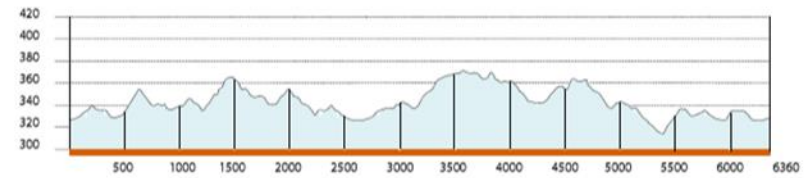

COMPETITION: 3 x 6.2 km

Course:

- orange line: course
- green line: skitest & warmup