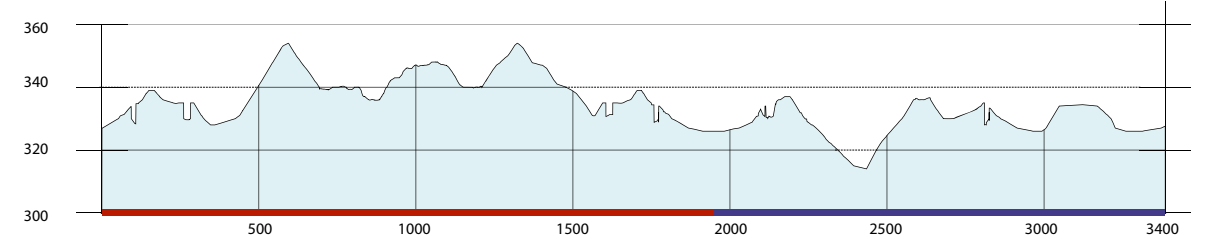

COMPETITION: Youth Relay

-Course 4 x 3.5 km (red + blue)

Legend:

- course (red and blue lines)
- skitest & warmup (green line)

Additional Warmup for World Cup