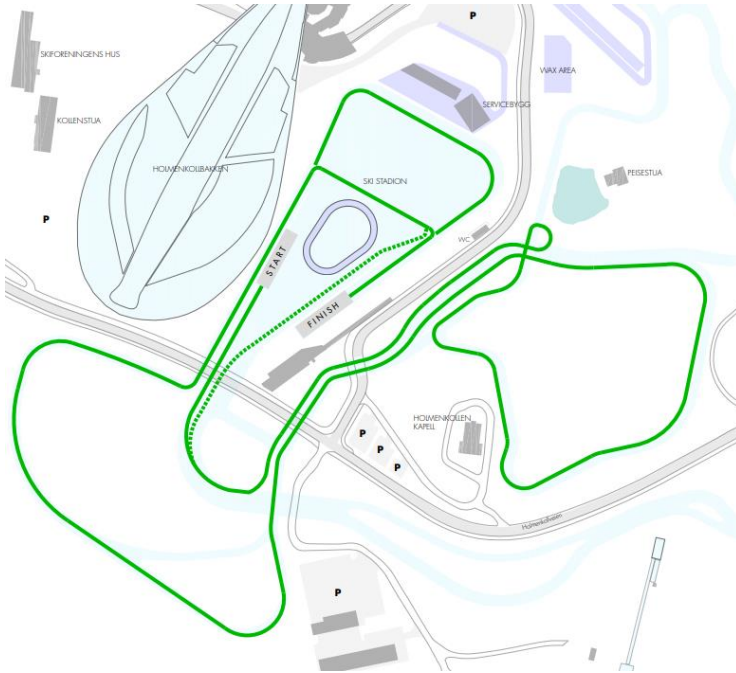

### 1,5 KM: MIXED RELAY W+M

### 2 KM: SINGLE MIXED RELAY W+M

#### LOOP / COURSE DATA

Loop Length for individual start		Loop / Course Data	
Start to Range Middle	2050 m	Height Difference	40 m
Range Middle to Range Middle	2006 m	Maximum Climb	24 m
Range Middle to Finish	2175 m	Total Climb 3 loops	219 m
<b>Competition Distance</b>		Total Climb 5 loops	N/A
Total Length 3 loops	6231 m		
Total Length 5 loops	N/A		

### 2,5 KM: MASS START WOMEN 12,5 KM

LOOP / COURSE DATA		Loop / Course Data	
Loop Length for Individual start		Loop Length	2619 m
Start to Range Middle	2494 m	Height Difference	90 m
Range Middle to Range Middle	2450 m	Maximum Climb	45 m
Range Middle to Finish	2619 m	Total Climb 3 loops	N/A
<b>Competition Distance</b>		Total Climb 5 loops	437 m
Total Length 3 loops	N/A		
Total Length 5 loops	12463 m		