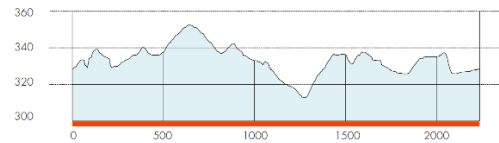

2 KM: SINGLE MIXED RELAY W+M

LOOP / COURSE DATA

Loop Length for individual start		Loop / Course Data	
Start to Range Middle	2050 m	Height Difference	40 m
Range Middle to Range Middle	2006 m	Maximum Climb	24 m
Range Middle to Finish	2175 m	Total Climb 3 loops	219 m
Competition Distance		Total Climb 5 loops	N/A
Total Length 3 loops	6231 m		
Total Length 5 loops	N/A