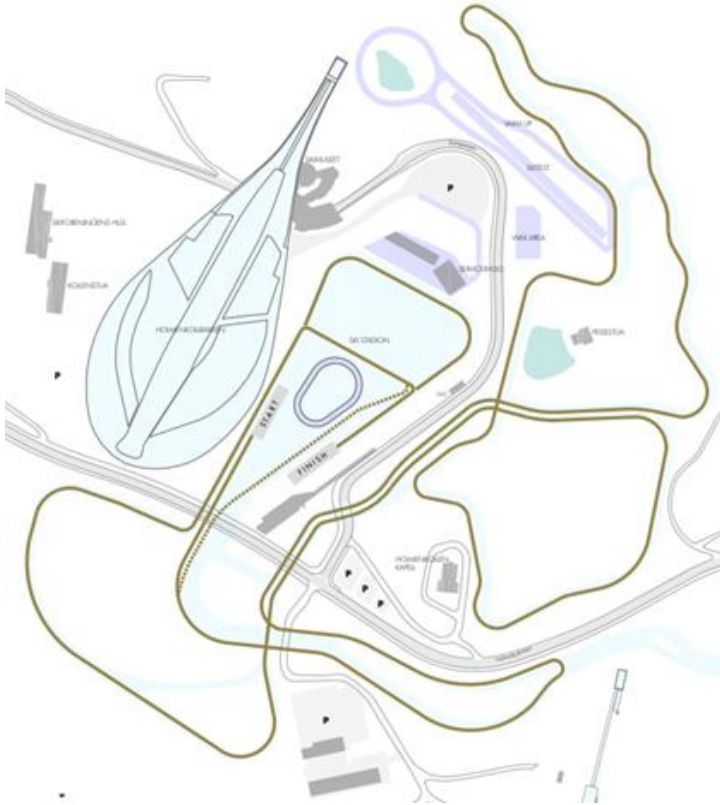

IBU
WORLD CUP
BIATHLON

HOLMENKOLLEN

4 KM: INDIVIDUAL MEN 20 KM

LOOP / COURSE DATA

Loop Length for Individual start		Loop / Course Data	
Start to Range Middle	4125 m	Height Difference	59 m
Range Middle to Range Middle	4061 m	Maximum Climb	48 m
Range Middle to Finish	4250 m	Total Climb 3 loops	N/A
Competition Distance		Total Climb 5 loops	797 m
Total Length 3 loops	N/A		
Total Length 5 loops	20618m