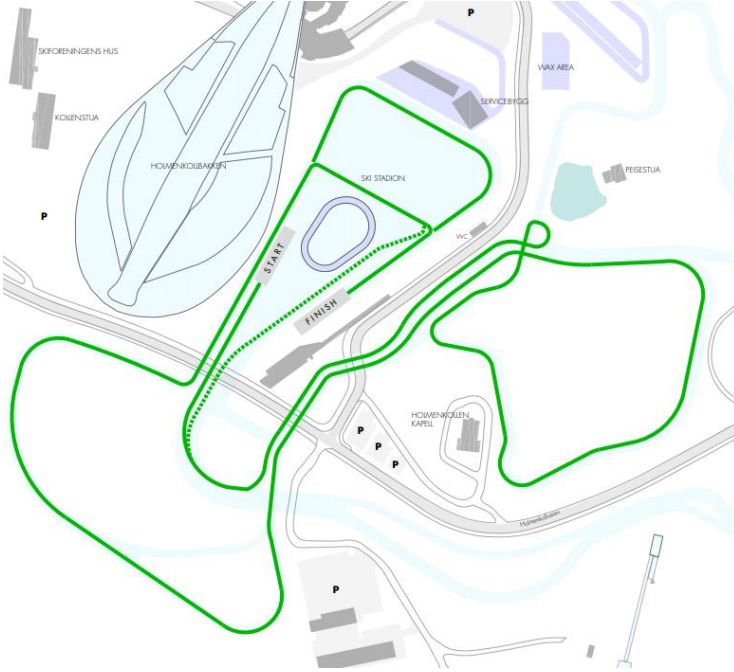

IBU
WORLD CUP
BIATHLON

HOLMENKOLLEN

ARENA MAP

IBU
WORLD CUP
BIATHLON

HOLMENKOLLEN

COURSES AND PROFILES

1,5 KM: MIXED RELAY W+M

LOOP / COURSE DATA		Loop / Course Data	
Loop Length for Individual start		Height Difference	26,5 m
Start to Range Middle	1570 m	Maximum Climb	26,5 m
Range Middle to Range Middle	1680 m	Total Climb 3 loops	131 m
Range Middle to Finish	1950 m	Total Climb 5 loops	N/A
Competition Distance			
Total Length 3 loops	5200 m		
Total Length 5 loops	N/A		

2 KM: SINGLE MIXED RELAY W+M

LOOP / COURSE DATA		Loop / Course Data	
Loop Length for Individual start		Height Difference	40 m
Start to Range Middle	2050 m	Maximum Climb	24 m
Range Middle to Range Middle	2006 m	Total Climb 3 loops	219 m
Range Middle to Finish	2175 m	Total Climb 5 loops	N/A
Competition Distance			
Total Length 3 loops	6231 m		
Total Length 5 loops	N/A		

IBU
WORLD CUP
BIATHLON

HOLMENKOLLEN

2,5 KM: MASS START WOMEN 12,5 KM

LOOP / COURSE DATA		Loop / Course Data	
Loop Length for Individual start		Height Difference	90 m
Start to Range Middle	2494 m	Maximum Climb	45 m
Range Middle to Range Middle	2450 m	Total Climb 3 loops	N/A
Range Middle to Finish	2619 m	Total Climb 5 loops	437 m
Competition Distance			
Total Length 3 loops	N/A		
Total Length 5 loops	12463 m		

3 KM: INDIVIDUAL WOMEN 15 KM | MASS START MEN 15 KM

LOOP / COURSE DATA		Loop / Course Data	
Loop Length for Individual start		Height Difference	57 m
Start to Range Middle	3039 m	Maximum Climb	45 m
Range Middle to Range Middle	2989 m	Total Climb 3 loops	N/A
Range Middle to Finish	3158 m	Total Climb 5 loops	616 m
Competition Distance			
Total Length 3 loops	N/A		
Total Length 5 loops	15158m		