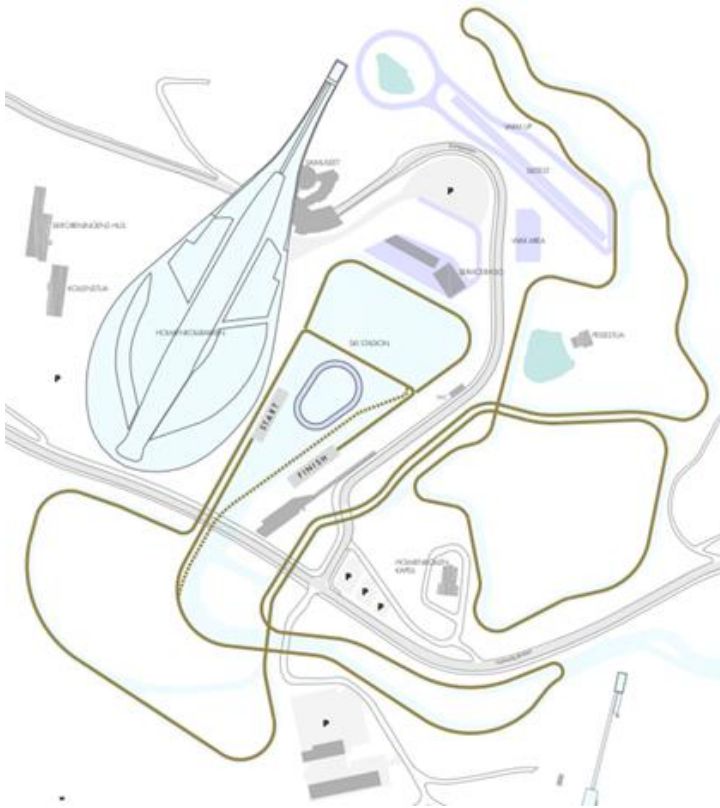

IBU
WORLD CUP
BIATHLON

HOLMENKOLLEN

ARENA MAP

IBU
WORLD CUP
BIATHLON

HOLMENKOLLEN

COURSES AND PROFILES

1,5 KM: MIXED RELAY W+M

LOOP / COURSE DATA		Loop / Course Data	
Loop Length for Individual start		Height Difference	26,5 m
Start to Range Middle	1570 m	Maximum Climb	26,5 m
Range Middle to Range Middle	1680 m	Total Climb 3 loops	131 m
Range Middle to Finish	1950 m	Total Climb 5 loops	N/A
Competition Distance			
Total Length 3 loops	5200 m		
Total Length 5 loops	N/A		

IBU
WORLD CUP
BIATHLON

HOLMENKOLLEN

2,5 KM: MASS START WOMEN 12,5 KM

LOOP / COURSE DATA		Loop / Course Data	
Loop Length for Individual start		Height Difference	90 m
Start to Range Middle	2494 m	Maximum Climb	45 m
Range Middle to Range Middle	2450 m	Total Climb 3 loops	N/A
Range Middle to Finish	2619 m	Total Climb 5 loops	437 m
Competition Distance			
Total Length 3 loops	N/A		
Total Length 5 loops	12463 m		

3 KM: INDIVIDUAL WOMEN 15 KM | MASS START MEN 15 KM

LOOP / COURSE DATA		Loop / Course Data	
Loop Length for Individual start		Height Difference	57 m
Start to Range Middle	3039 m	Maximum Climb	45 m
Range Middle to Range Middle	2989 m	Total Climb 3 loops	N/A
Range Middle to Finish	3158 m	Total Climb 5 loops	616 m
Competition Distance			
Total Length 3 loops	N/A		
Total Length 5 loops	15158m		

IBU
WORLD CUP
BIATHLON

HOLMENKOLLEN

4 KM: INDIVIDUAL MEN 20 KM

Loop / Course Data		Loop / Course Data	
Loop Length for Individual start		Height Difference	59 m
Start to Range Middle	4125 m	Maximum Climb	48 m
Range Middle to Range Middle	4081 m	Total Climb 3 loops	N/A
Range Middle to Finish	4250 m	Total Climb 5 loops	797 m
Competition Distance			
Total Length 3 loops	N/A		
Total Length 5 loops	20618m		