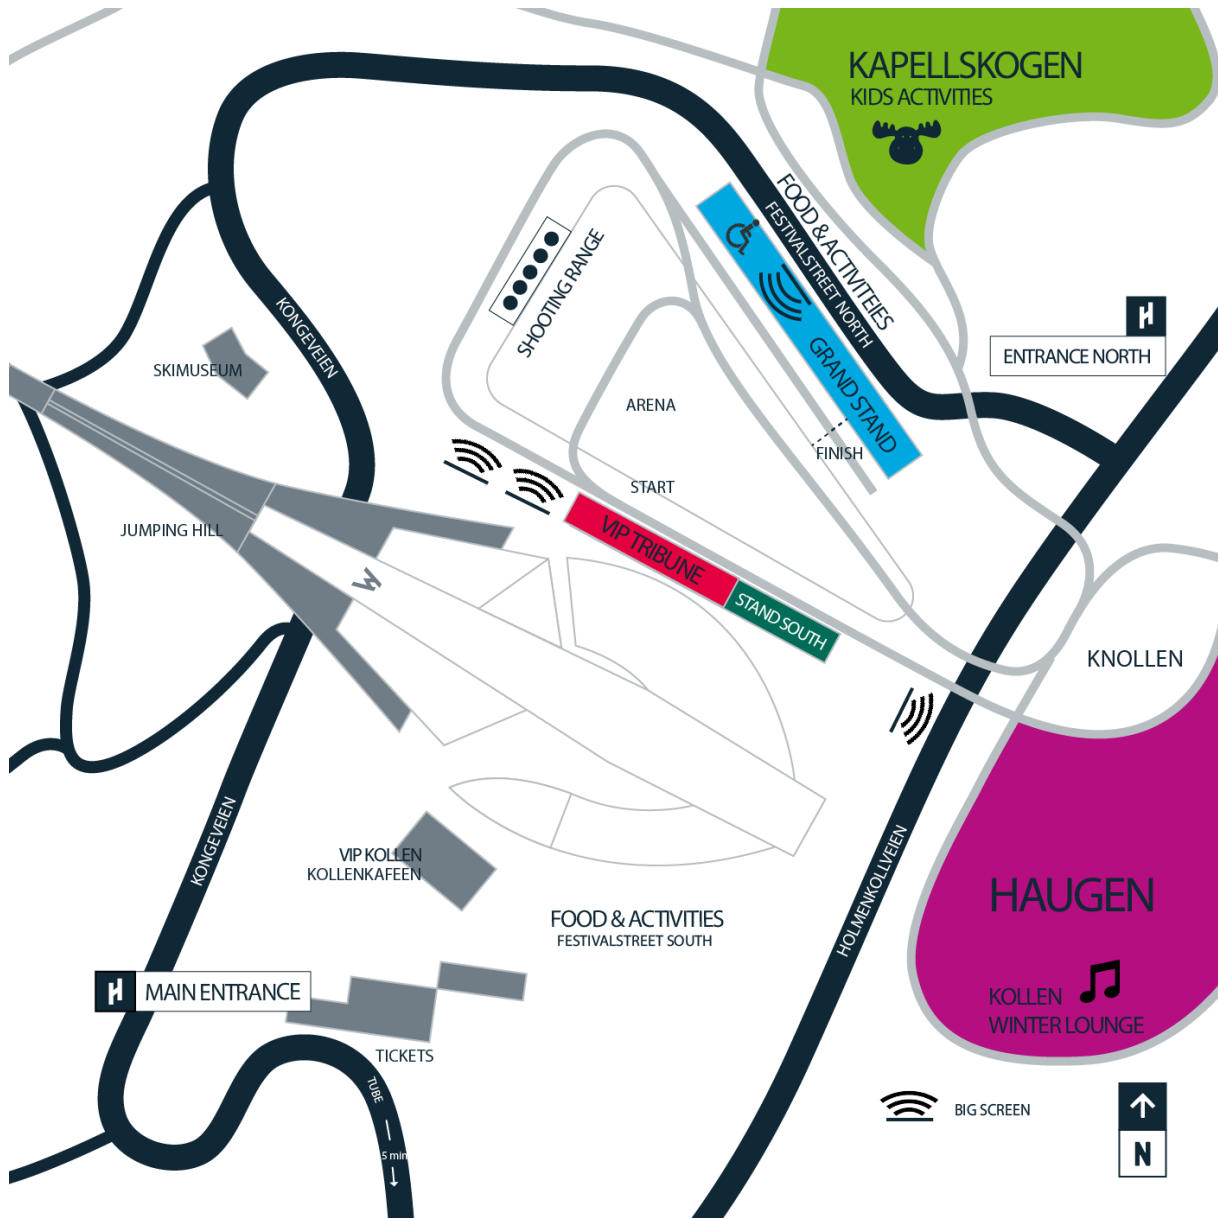

IBU
WORLD CUP
BIATHLON

HOLMENKOLLEN

ARENA MAP

IBU
WORLD CUP
BIATHLON

HOLMENKOLLEN

COURSES AND PROFILES

1,5 KM: MIXED RELAY W+M

LOOP / COURSE DATA		Loop / Course Data	
Loop Length for Individual start		Height Difference	26,5 m
Start to Range Middle	1570 m	Maximum Climb	26,5 m
Range Middle to Range Middle	1680 m	Total Climb 3 loops	131 m
Range Middle to Finish	1950 m	Total Climb 5 loops	N/A
Competition Distance			
Total Length 3 loops	5200 m		
Total Length 5 loops	N/A		

2 KM: SINGLE MIXED RELAY W+M

LOOP / COURSE DATA		Loop / Course Data	
Loop Length for Individual start		Height Difference	40 m
Start to Range Middle	2050 m	Maximum Climb	24 m
Range Middle to Range Middle	2006 m	Total Climb 3 loops	219 m
Range Middle to Finish	2175 m	Total Climb 5 loops	N/A
Competition Distance			
Total Length 3 loops	6231 m		
Total Length 5 loops	N/A		

3 KM: INDIVIDUAL WOMEN 15 KM | MASS START MEN 15 KM

LOOP / COURSE DATA		Loop / Course Data	
Loop Length for Individual start		Height Difference	57 m
Start to Range Middle	3039 m	Maximum Climb	45 m
Range Middle to Range Middle	2989 m	Total Climb 3 loops	N/A
Range Middle to Finish	3158 m	Total Climb 5 loops	616 m
Competition Distance			
Total Length 3 loops	N/A		
Total Length 5 loops	15158m		