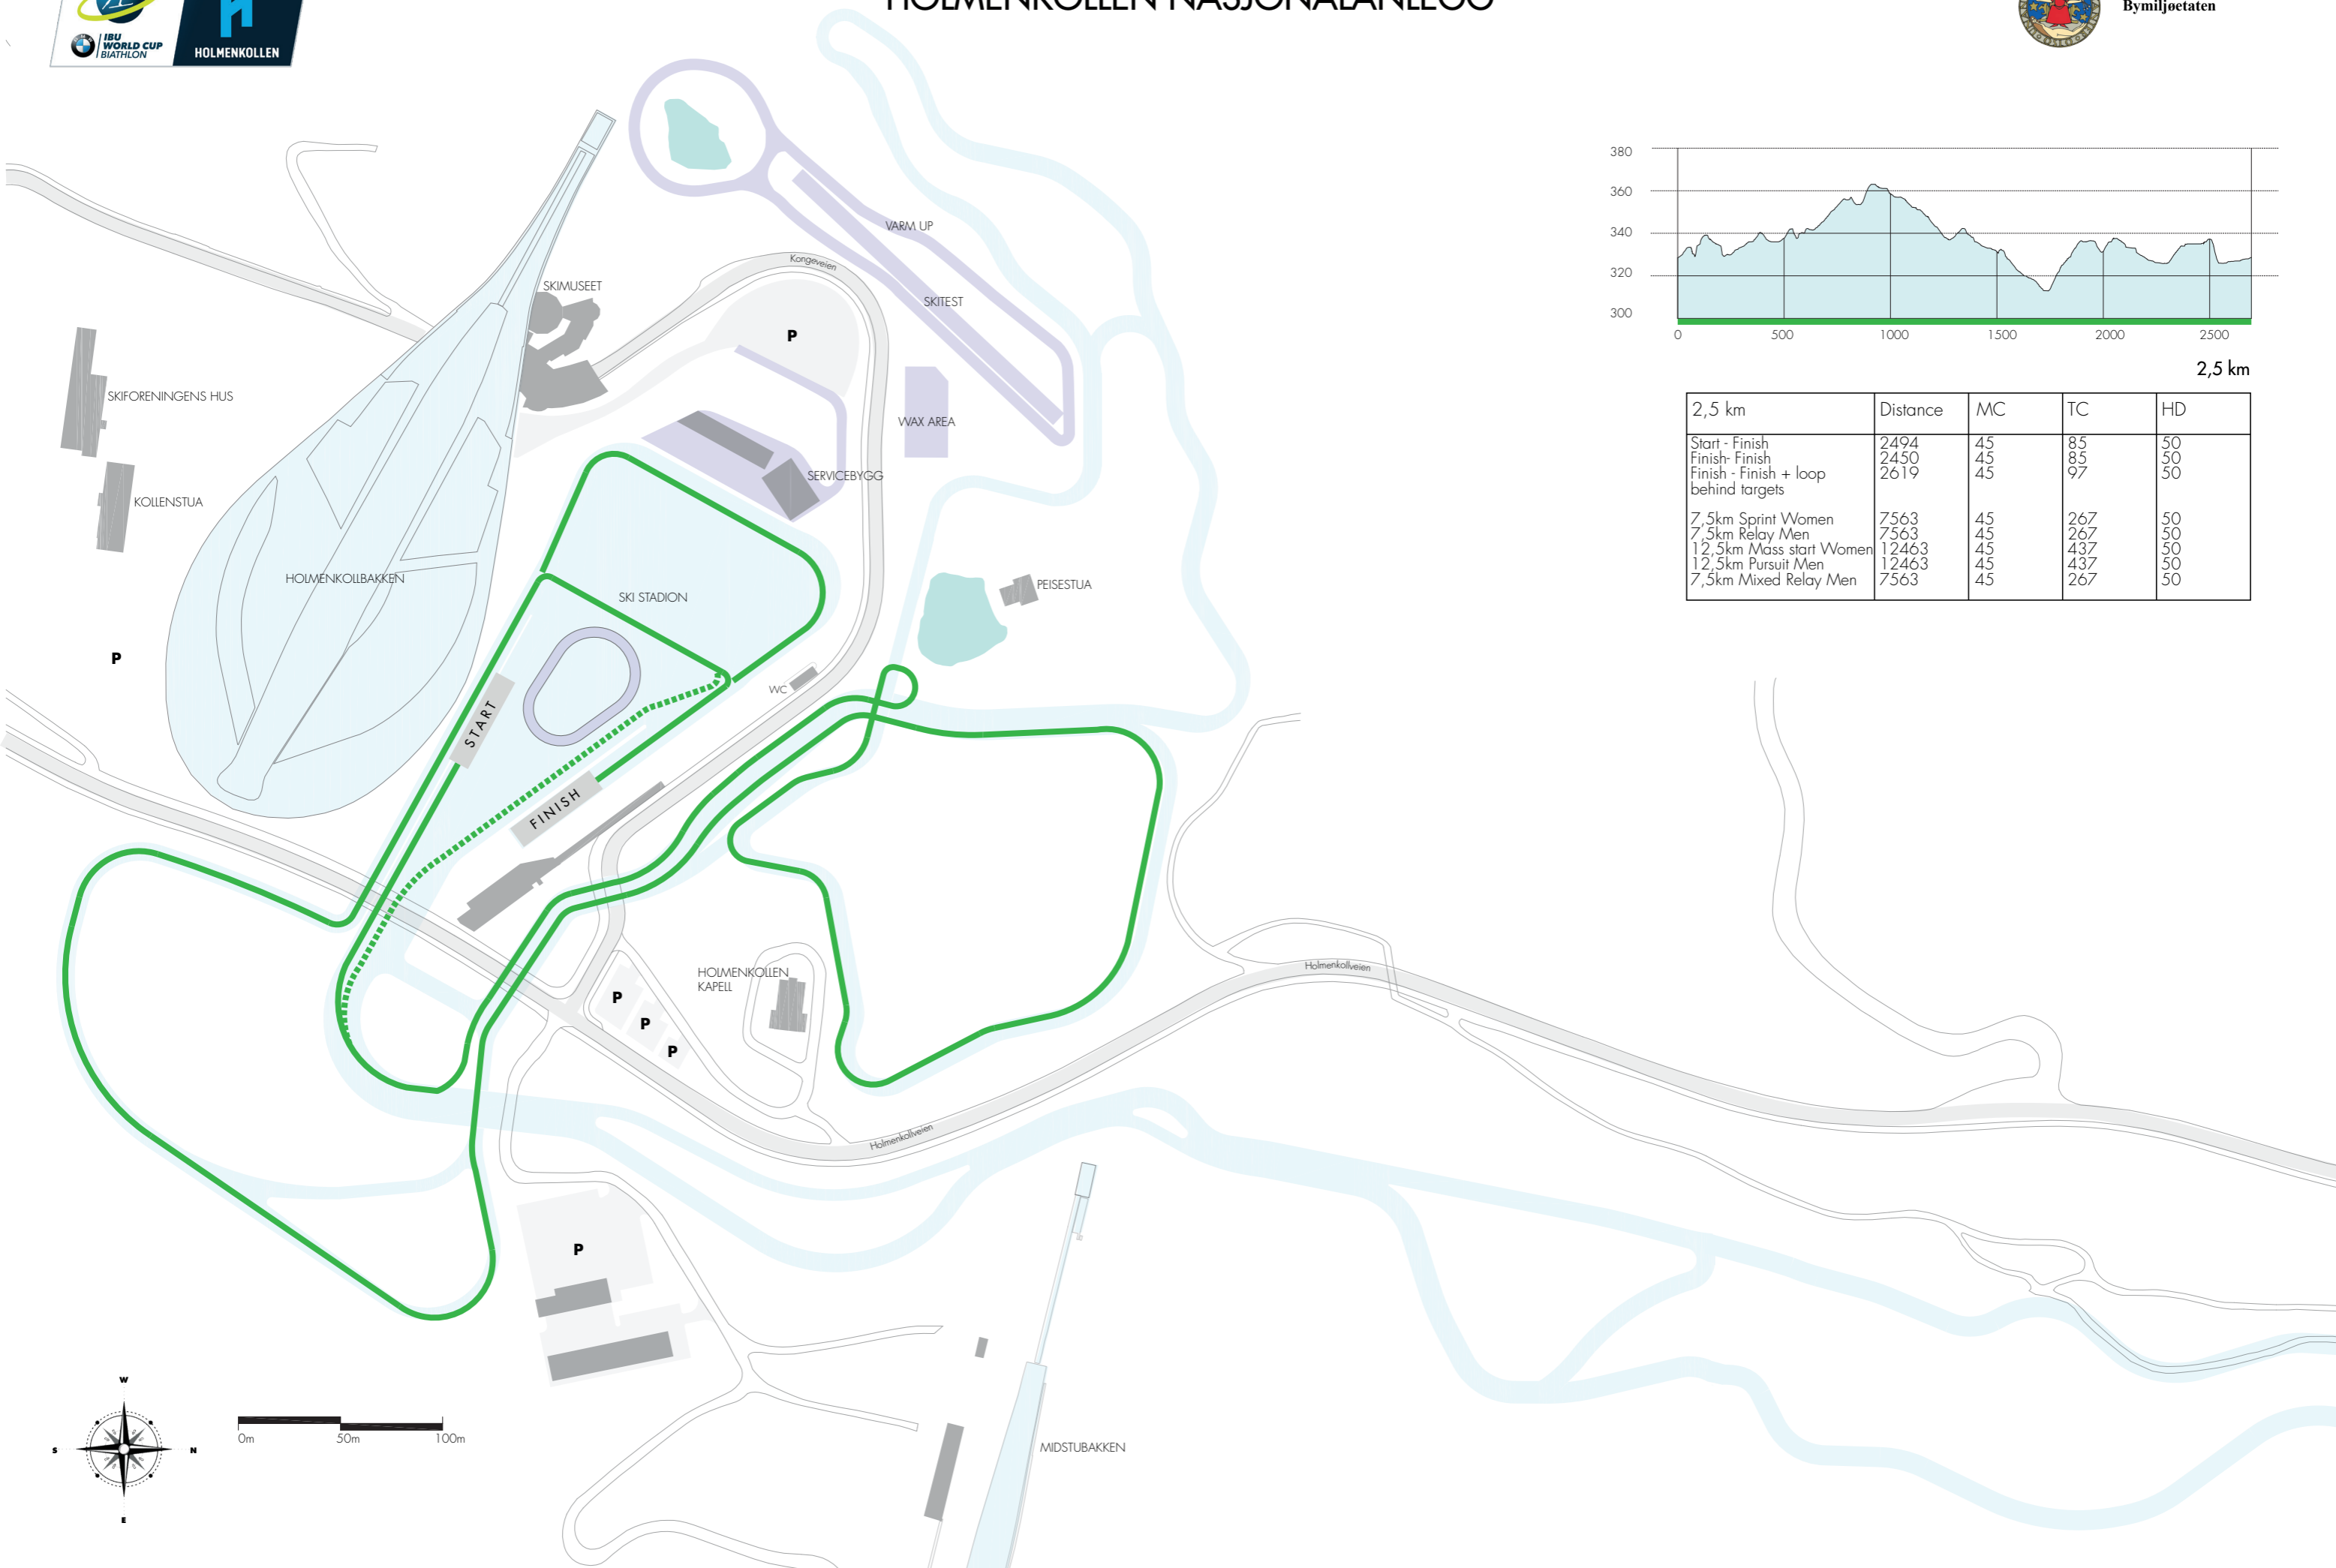

# HOLMENKOLLEN NASJONALANLEGG

2,5 km

2,5 km	Distance	MC	TC	HD
Start - Finish	2494	45	85	50
Finish- Finish	2450	45	85	50
Finish - Finish + loop behind targets	2619	45	97	50
7,5km Sprint Women	7563	45	267	50
7,5km Relay Men	7563	45	267	50
12,5km Mass start Women	12463	45	437	50
12,5km Pursuit Men	12463	45	437	50
7,5km Mixed Relay Men	7563	45	267	50