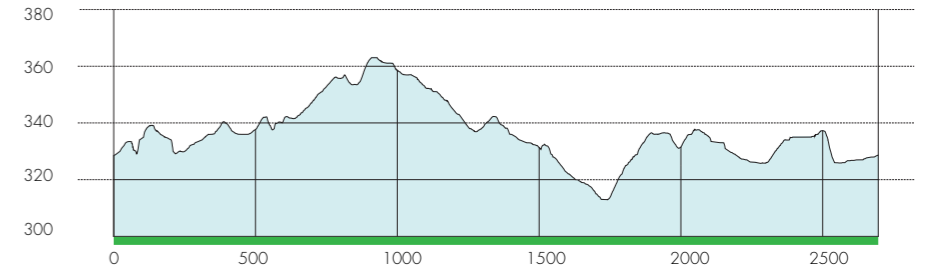

# HOLMENKOLLEN NASJONALANLEGG

2,5 km

2,5 km	Distance	MC	TC	HD
Start - Finish	2494	45	85	50
Finish- Finish	2450	45	85	50
Finish - Finish + loop behind targets	2619	45	97	50
7,5km Sprint Women	7563	45	267	50
7,5km Relay Men	7563	45	267	50
12,5km Mass start Women	12463	45	437	50
12,5km Pursuit Men	12463	45	437	50
7,5km Mixed Relay Men	7563	45	267	50