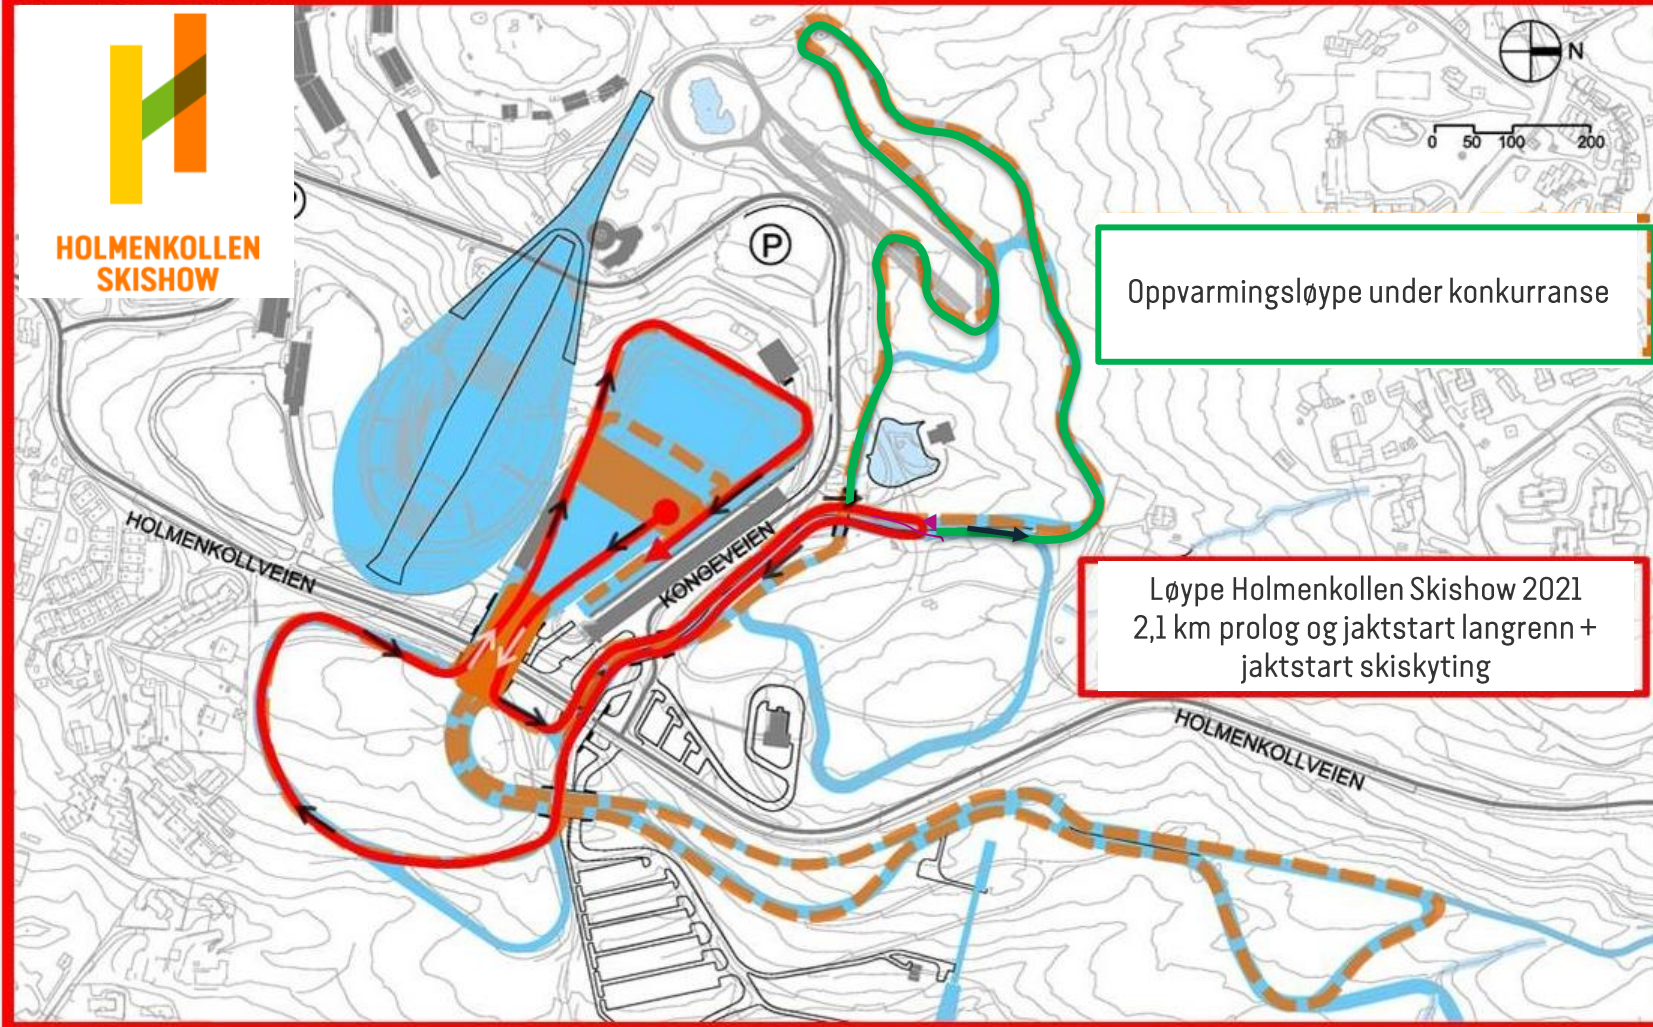

**HOLMENKOLLEN
SKISHOW**

Oppvarmingsløype under konkurranse

Løype Holmenkollen Skishow 2021
2,1 km prolog og jaktstart langrenn +
jaktstart skiskyting

Holmenkollen Rollerski-course 2.1 km

Course length: 2110 m

Category: B

Competition Level: COC/FIS

Height Difference (HD): 24 m

Maximum Climb (MC): 16 m

Total Climb (TC): 61 m

Lowest point: 320 m

Highest point: 344 m