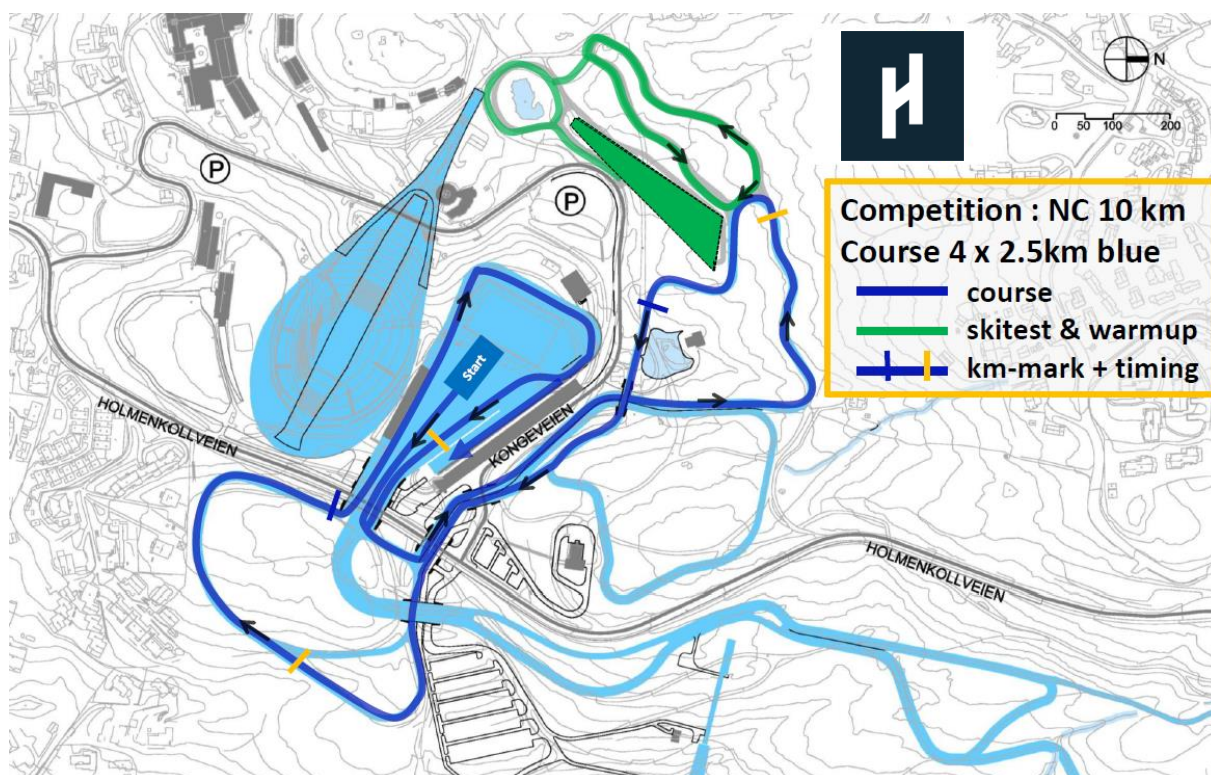

NORDIC COMBINED – COURSE 4 X 2,5 KM

PROFILE 2,5 KM

	Course length:	2628m	Height Difference (HD):	56m	Lowest point:	313m
	Category:	D	Maximum Climb (MC):	32m	Highest point:	369m
	Competition Level:	WSC/WC	Total Climb (TC):	90m		