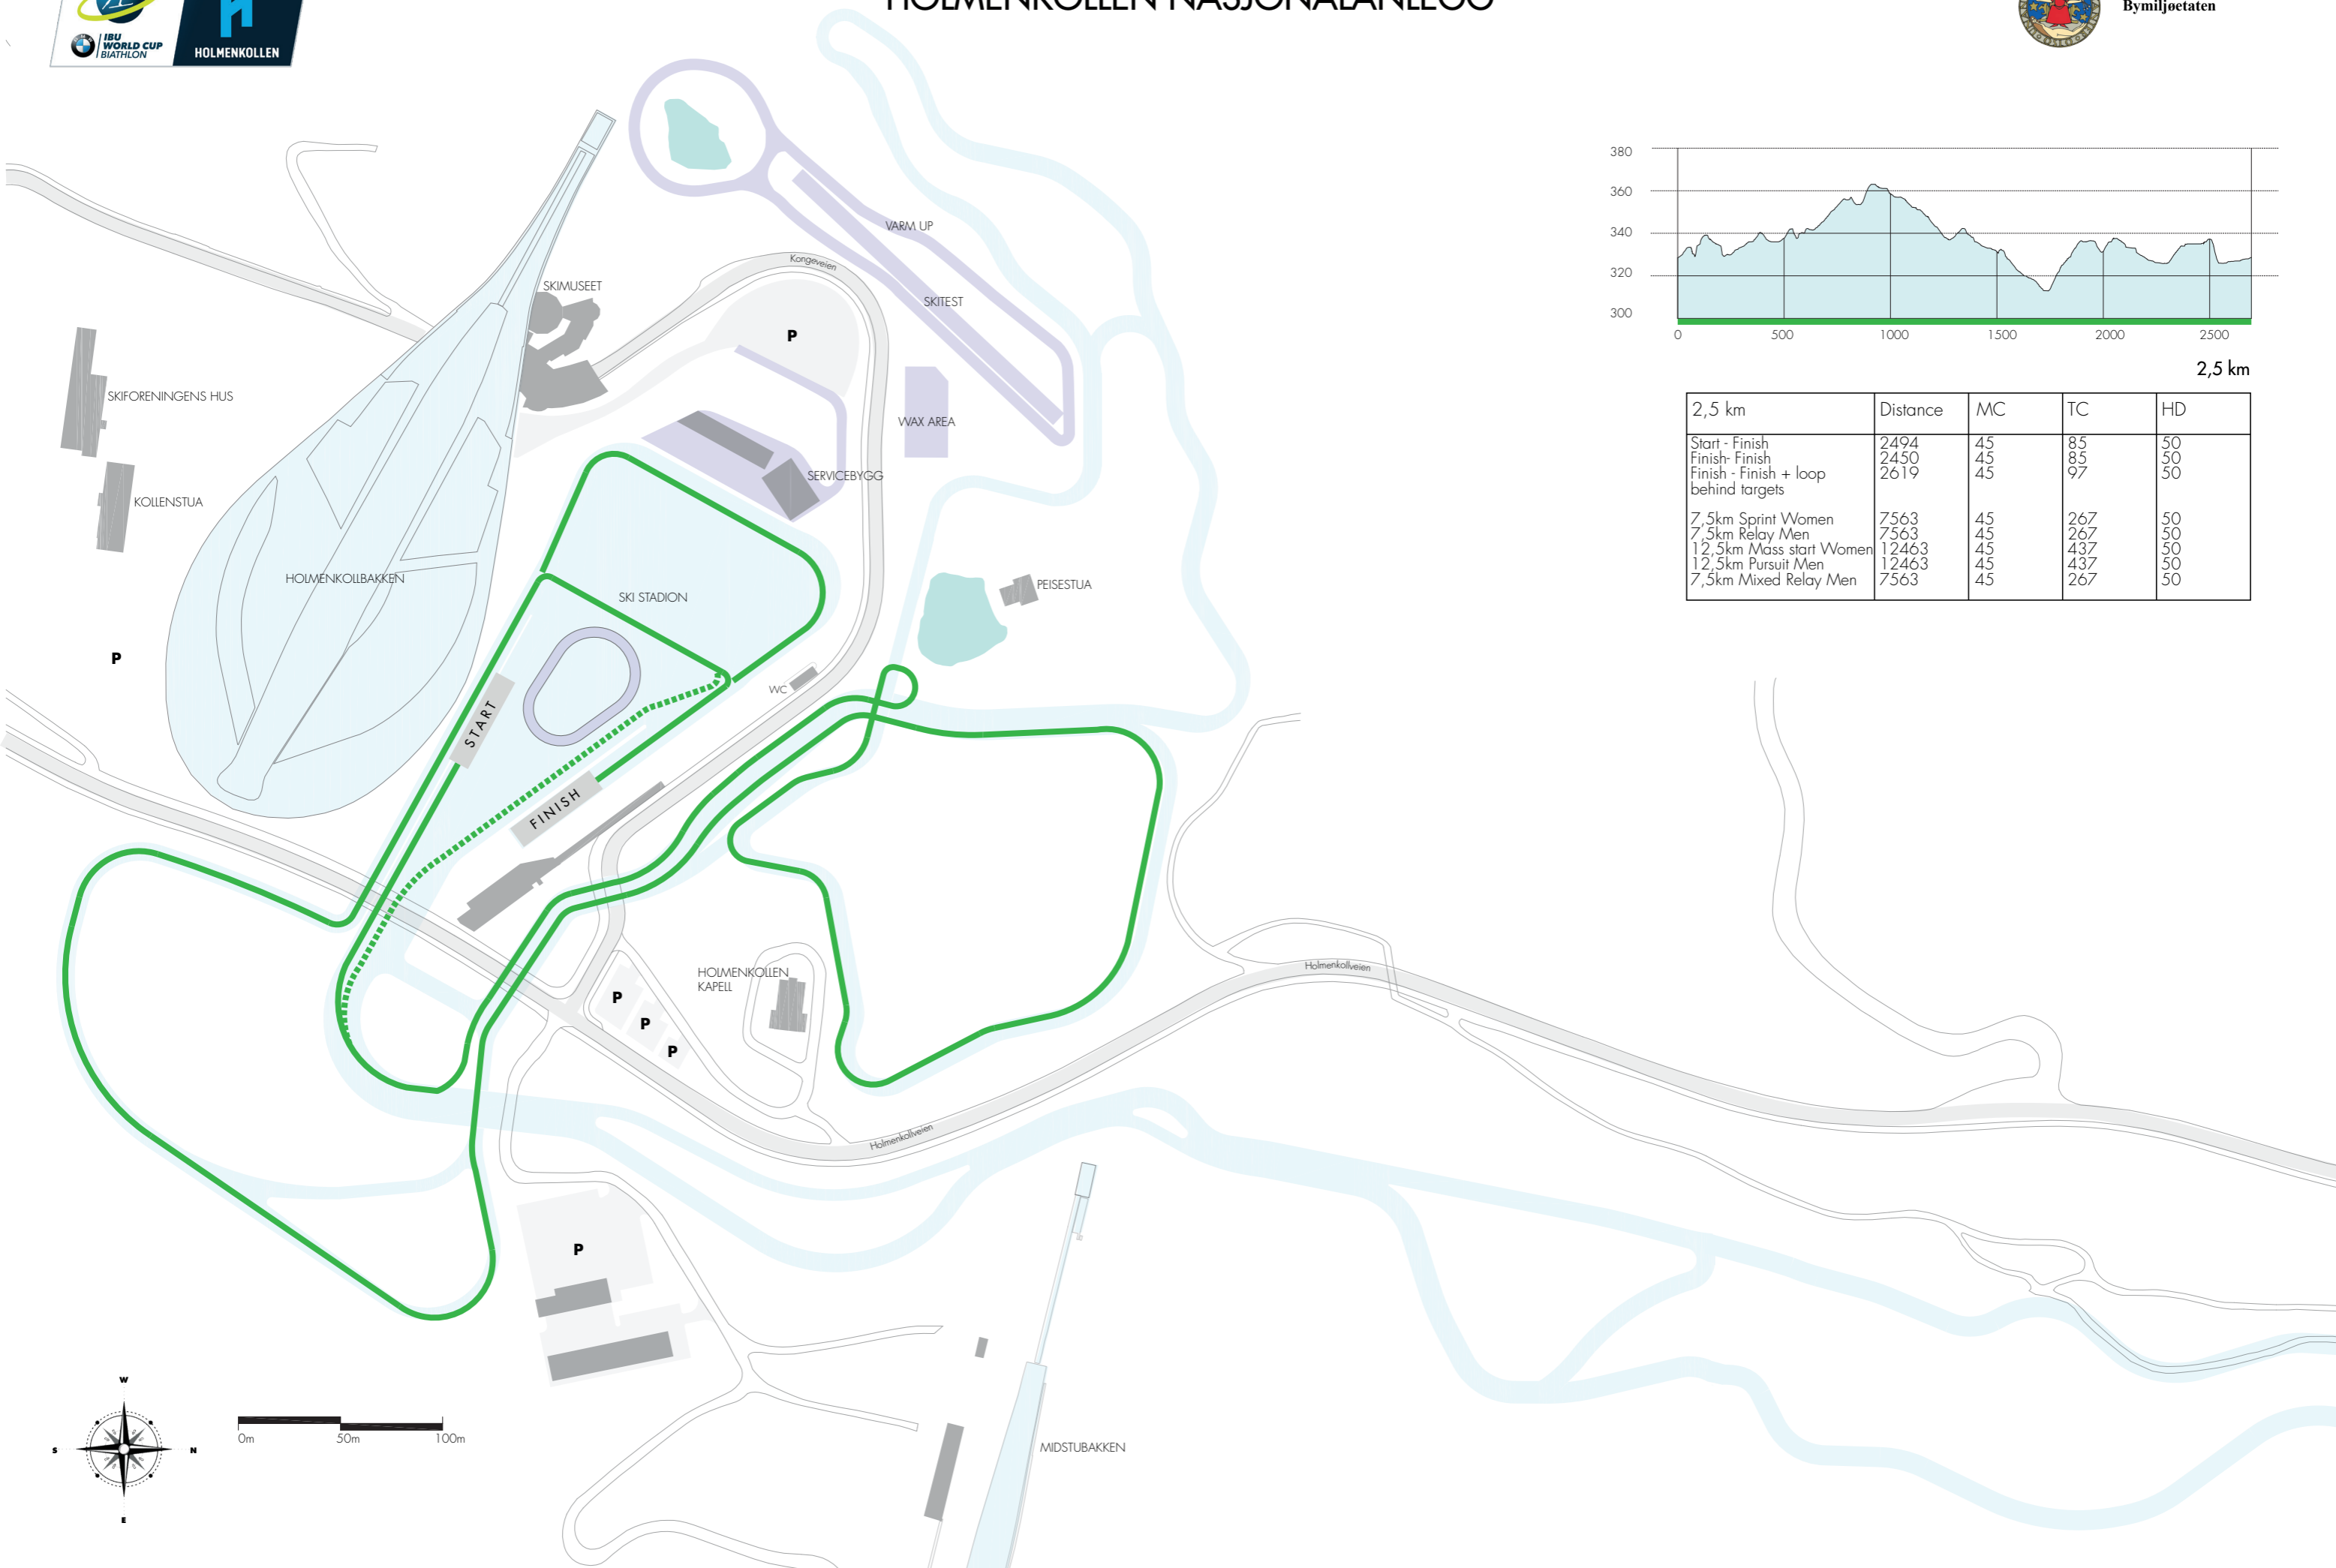

HOLMENKOLLEN NASJONALANLEGG

2,5 km

2,5 km	Distance	MC	TC	HD
Start - Finish	2494	45	85	50
Finish- Finish	2450	45	85	50
Finish - Finish + loop behind targets	2619	45	97	50
7,5km Sprint Women	7563	45	267	50
7,5km Relay Men	7563	45	267	50
12,5km Mass start Women	12463	45	437	50
12,5km Pursuit Men	12463	45	437	50
7,5km Mixed Relay Men	7563	45	267	50