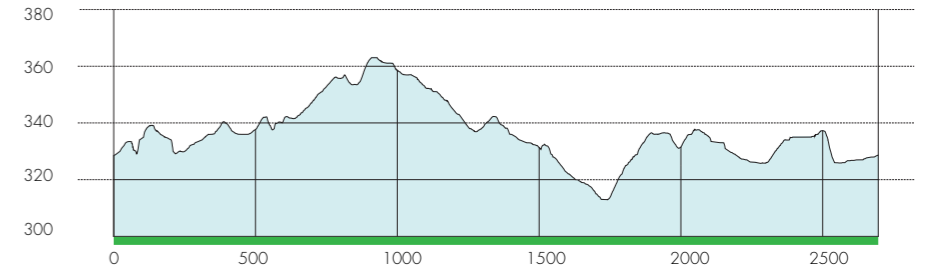

HOLMENKOLLEN NASJONALANLEGG

2,5 km

2,5 km	Distance	MC	TC	HD
Start - Finish	2494	45	85	50
Finish- Finish	2450	45	85	50
Finish - Finish + loop behind targets	2619	45	97	50
7,5km Sprint Women	7563	45	267	50
7,5km Relay Men	7563	45	267	50
12,5km Mass start Women	12463	45	437	50
12,5km Pursuit Men	12463	45	437	50
7,5km Mixed Relay Men	7563	45	267	50